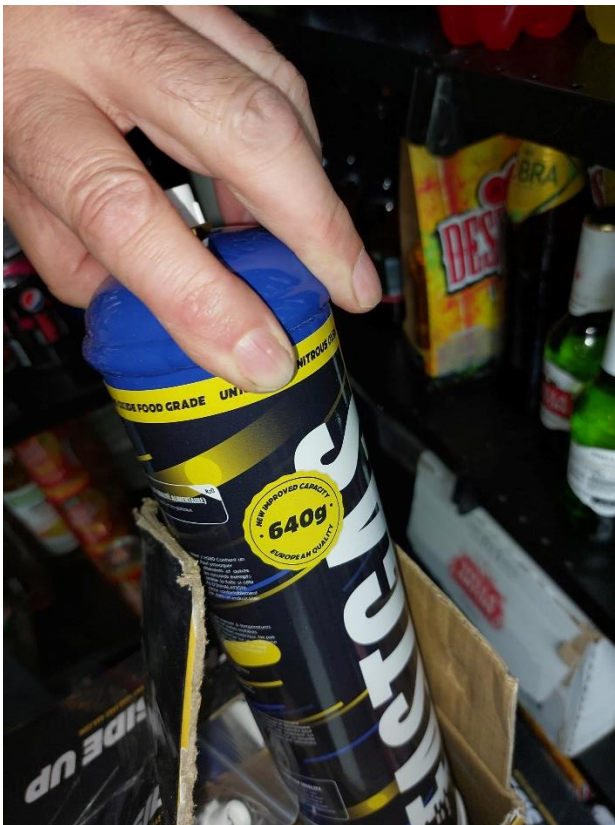

Annex 2 Photographs of Visit on 11th January 2023

Photo 1: Picture below 4x 640g Nitrous Oxide cannisters In boxes In rear store room

Photo 2: Below contents of Nitrous Oxide Boxes in rear store room.

Photo 3 Below shows Nitrous Oxide Cartridges Found Behind Counter (24 cartridges per box)

Photo 4 below shows Erectile Dysfunction tablets as displayed on shelf edge (At the base of spirit bottles)

Photo 5: Picture below "Close up" of erectile dysfunction tablets